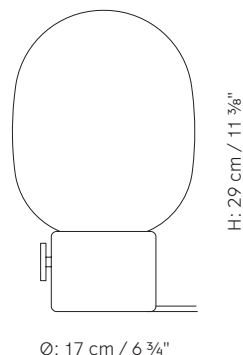

JWDA Table Lamp

Product Type

Table lamp

Production Process

Base in polished brass, brushed metal or concrete. The brass version is mirror polished but not lacquered so the metal will darken and patinate over time. The glass shade is made from mouth-blown opal glass. The knobs are bronzed brass and oxidized steel.

Environment

Indoor

Dimensions (cm / in)

H: 29 cm / 11 $\frac{3}{8}$ "

Ø: 17 cm / 6 $\frac{3}{4}$ "

Materials

Stainless steel, solid brass or concrete, glass, dimmer.

Base and Knob: Powder coated Steel and-
Matt Opal Glass.

Colours

Brushed Steel

Mirror Polished Brass

Light Grey / Brass

Black

Voltage (V)

220V

Light source & Energi efficiency class

G9, MAX 40W, A++, A+, A, B, C, D

Classification

IP20

Certifications

EN 60598-1:2008+A11:2009,

EN 60598-2-4:1997.

Cord length / diameter (cm / in)

200 cm / 78 $\frac{3}{4}$ "

Care Instructions

Use a soft dry cloth to clean. Do not use any cleaners with chemicals or harsh abrasives. Avoid using water.

JWDA pendant is part of a series of lamps inspired by traditional oil lamps. The lamp is made from honest materials – concrete and brass – ennobled by the refinement of its design.

Simplified and reduced of clutter to its essence, JWDA is minimalist lamp – but with a strong character. Its roundedness expresses warmth and friendliness. The lamp represents a study in the contrasts between the raw character of the concrete, the delicate glass and refined brass. Unusually for a pendant lamp, JWDA features a dimmer switch on its base, a practical function that makes this a perfect pendant to hang over a dining table or office desk.

About the Designer

Jonas Wagell is a Swedish architect and designer based in Stockholm. His work has come to be known for simplistic playfulness and clever compact living, with recent collaborations reaching as far as China, Taiwan and North America. The studio's architecture work is mostly known for the prefab house concept, 'Mini House', which has previously been recognized by Wallpaper* magazine naming him one of the 'World's 50 hottest young Architects' in 2008. Today, their work is primarily focused on product design and creative direction for clients around the world.