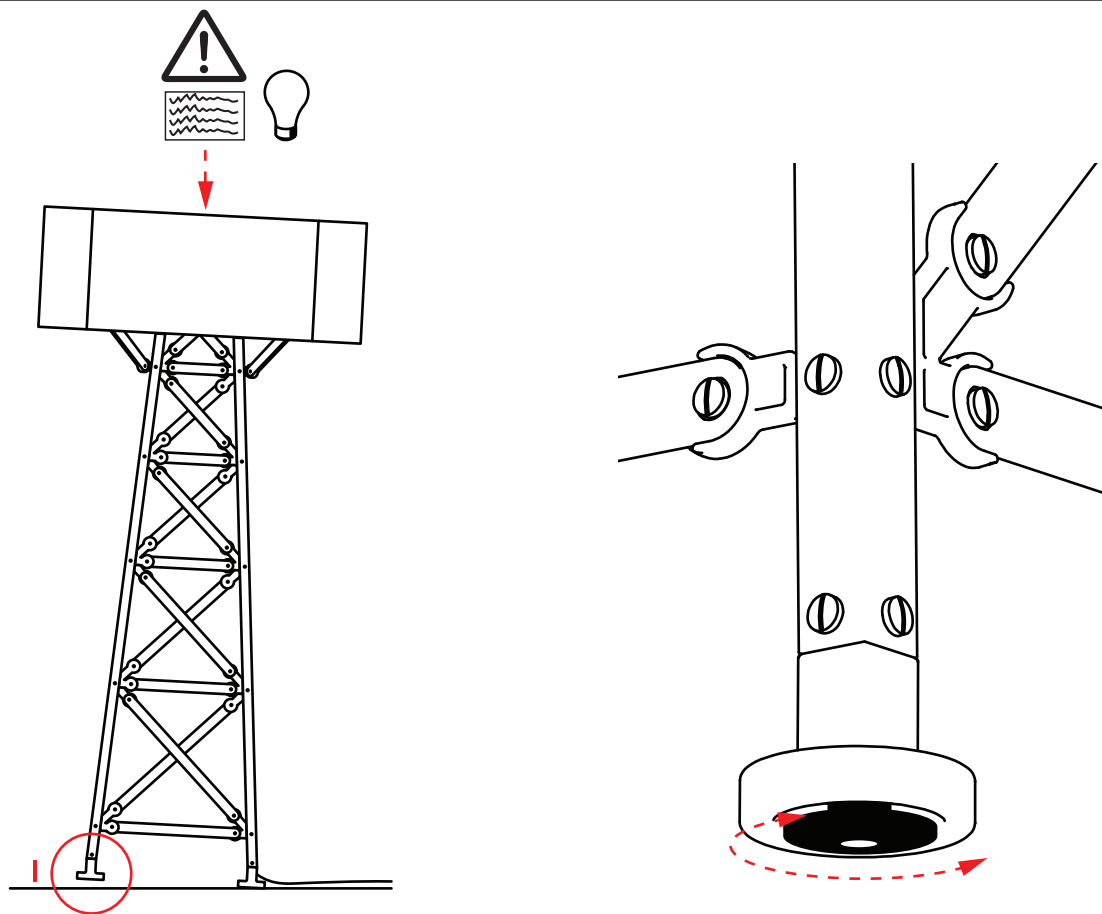

moooi

CONSTRUCTION LAMP

1

2

IF THE EXTERNAL CABLE IS DAMAGED, IT SHALL EXCLUSIVELY BE REPLACED BY THE MANUFACTURER, HIS SERVICE AGENT OR A SIMILAR QUALIFIED PERSON IN ORDER TO AVOID THE HAZZARD

LUMINAIRE FOR INDOOR USE ONLY