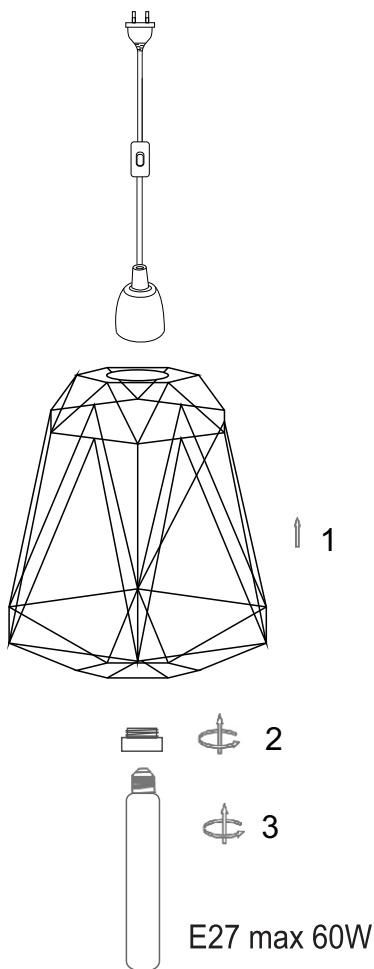

FILAMENT STYLE.
22 avenue de la liberté BP 1057 I 1010 Luxembourg
COPY RIGHT © 2015

INSTALLATION INSTRUCTIONS

ELECTRIFICATION
E27 220-240V / 50-60Hz 60W MAX

WARNING! This fixture must be installed by a qualified electrician.
FILAMENT STYLE shall not be responsible for any product damage caused by mounting procedures which are not in accordance with instructions.
Carefully observe the indications shown in the pictures.
Any damaged components shall be replaced with similar ones. Suitable for indoor installation.
TURN THE POWER OFF DURING INSTALLATION OR MAINTENANCE. Keep the instructions!