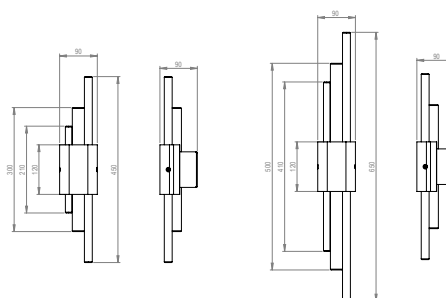

SMALL

LARGE