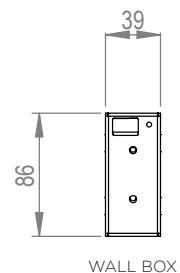

TANTO WALL LIGHT

Slimline yet dynamic. Elegant yet opulent. Two asymmetric brass rods align with a central cylindrical opal lamp clamped together by a chunk of polished marble. Brass bracket.

PRODUCT CODE

- TNT0020 - Tanto Small Wall Light - GREEN
- TNT0021 - Tanto Small Wall Light - WHITE
- TNT0022 - Tanto Large Wall Light - GREEN
- TNT0023 - Tanto Large Wall Light - WHITE

MATERIALS

Brass, Marble stone

FINISHES

Brushed brass lacquered as standard
Guatemalan green or Carrara white marble
Custom finishes available

DIMMING

Mains dimmable / TRIAC

LIGHT SOURCE

Small - 1 x 4.5W LED S14D lamp provided
Large - 1 x 7W LED S14D lamp provided
120/240V, 2700k

WEIGHT

Small - 4kg net, 5kg gross
Large - 5kg net, 5.5kg gross

WALL PLATE

Brushed brass wall box
4in J-box plate available

DESIGN NOTES

If you need a long, slim light – perhaps to position between windows – Tanto fits the bill. Our aim was to create an abstract, modernist light in traditional age-old lighting materials. Brass, marble, glass

BERTFRANK TAWL SMALL / LARGE

874/2012

WALL BOX