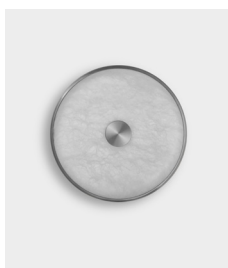

# BERAN WALL LIGHT

Precision-machined brushed brass with natural alabaster diffusers back and front in an 'oyster shell' design. Each piece relies on the next for support. Suitable for wet areas.

**PRODUCT CODE**

BRN0020 - Beran Wall Light Small - Brass  
 BRN0021 - Beran Wall Light Large - Brass  
 BRN0022 - Beran Wall Light Small - Nickel  
 BRN0023 - Beran Wall Light Large - Nickel

**MATERIALS**

Brass, Alabaster

**WEIGHT**

Large = 4.4kg net, 6kg gross  
 Small = 2.4kg net, 4kg gross

**WALL PLATE**

WHITE 116mm wall plate  
 3.5in mounting template

**DESIGN NOTES**

We select the finest alabaster, quarried in the Aragon region of Spain. Alabaster has a wonderful softness, while being surprisingly robust, and the natural creamy white marbling creates a very gentle light that is calming and welcoming.

SATIN BRASS

SATIN NICKEL

SMALL

LARGE

WALL PLATE