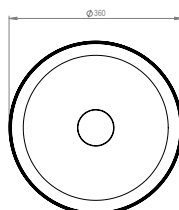

**WEIGHT**

Large = 4.4kg net, 6kg gross  
 Small = 2.4kg net, 4kg gross

**WALL PLATE**

WHITE 116mm wall plate  
 3.5in mounting template

**DESIGN NOTES**

We select the finest alabaster, quarried in the Aragon region of Spain. Alabaster has a wonderful softness, while being surprisingly robust, and the natural creamy white marbling creates a very gentle light that is calming and welcoming.

SATIN BRASS

SATIN NICKEL

SMALL

LARGE

WALL PLATE