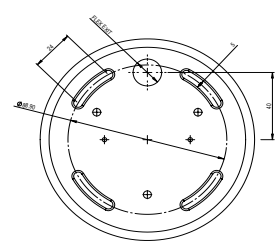

**WEIGHT**

Large = 4.4kg net, 6kg gross  
 Small = 2.4kg net, 4kg gross

**WALL PLATE**

WHITE 116mm wall plate  
 3.5in mounting template

**DESIGN NOTES**

We select the finest alabaster, quarried in the Aragon region of Spain. Alabaster has a wonderful softness, while being surprisingly robust, and the natural creamy white marbling creates a very gentle light that is calming and welcoming.

SATIN BRASS

SATIN NICKEL

SMALL

LARGE

WALL PLATE