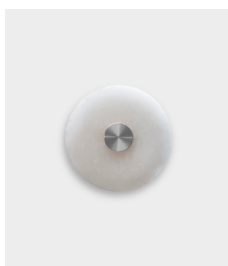

BERT | FRANK

BIDE

BIDE WALL LIGHT

Disc-shaped wall light with turned brass bobbin and natural alabaster diffuser to exude a soft, ambient glow. Suitable for wet areas. Available in two sizes, large and small.

PRODUCT CODE

BDE0020 - Bide Wall Light Small - Brass
 BDE0021 - Bide Wall Light Large - Brass
 BDE0022 - Bide Wall Light Small - Nickel
 BDE0023 - Bide Wall Light Large - Nickel

MATERIALS

Brass, Alabaster

WEIGHT

Large = 2.3kg net, 3.4kg gross
 Small = 1.3kg net, 2.3kg gross

WALL PLATE

WHITE 116mm wall plate
 3.5in/100mm mounting template

DESIGN NOTES

Lights can be decorative and functional. We want people to be expressive, use their imagination. Bide is designed to be used in multiples, overlapping and intertwining to create beautiful sculptural silhouettes.

SATIN BRASS

SATIN NICKEL

SMALL

LARGE

WALL PLATE