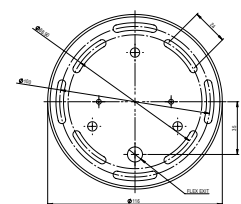

WEIGHT

Large = 2.3kg net, 3.4kg gross
 Small = 1.3kg net, 2.3kg gross

WALL PLATE

WHITE 116mm wall plate
 3.5in/100mm mounting template

DESIGN NOTES

Lights can be decorative and functional. We want people to be expressive, use their imagination. Bide is designed to be used in multiples, overlapping and intertwining to create beautiful sculptural silhouettes.

SATIN BRASS

SATIN NICKEL

SMALL

LARGE

WALL PLATE