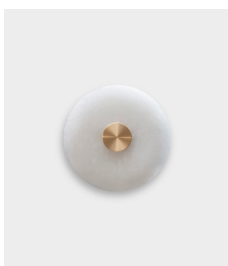

BERT | FRANK

BIDE

BIDE WALL LIGHT

Disc-shaped wall light with turned brass bobbin and natural alabaster diffuser to exude a soft, ambient glow. Suitable for wet areas. Available in two sizes, large and small.

PRODUCT CODE

BDE0020 - Bide Wall Light Small - Brass
 BDE0021 - Bide Wall Light Large - Brass
 BDE0022 - Bide Wall Light Small - Nickel
 BDE0023 - Bide Wall Light Large - Nickel

MATERIALS

Brass, Alabaster

WEIGHT

Large = 2.3kg net, 3.4kg gross
 Small = 1.3kg net, 2.3kg gross

WALL PLATE

WHITE 116mm wall plate
 3.5in/100mm mounting template

DESIGN NOTES

Lights can be decorative and functional. We want people to be expressive, use their imagination. Bide is designed to be used in multiples, overlapping and intertwining to create beautiful sculptural silhouettes.

SATIN BRASS

SATIN NICKEL

SMALL

LARGE

WALL PLATE