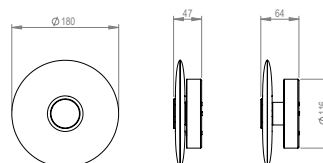

WEIGHT

Large = 2.3kg net, 3.4kg gross
 Small = 1.3kg net, 2.3kg gross

WALL PLATE

WHITE 116mm wall plate
 3.5in/100mm mounting template

DESIGN NOTES

Lights can be decorative and functional. We want people to be expressive, use their imagination. Bide is designed to be used in multiples, overlapping and intertwining to create beautiful sculptural silhouettes.

SATIN BRASS

SATIN NICKEL

SMALL

LARGE

WALL PLATE