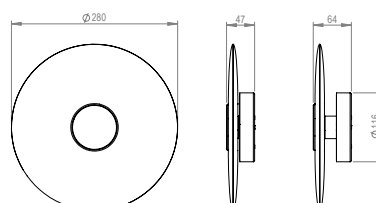

WEIGHT

Large = 2.3kg net, 3.4kg gross
 Small = 1.3kg net, 2.3kg gross

WALL PLATE

WHITE 116mm wall plate
 3.5in/100mm mounting template

DESIGN NOTES

Lights can be decorative and functional. We want people to be expressive, use their imagination. Bide is designed to be used in multiples, overlapping and intertwining to create beautiful sculptural silhouettes.

SATIN BRASS

SATIN NICKEL

SMALL

LARGE

WALL PLATE