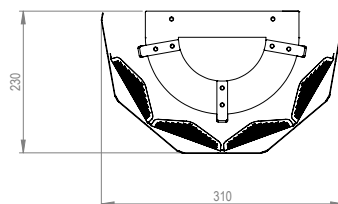

ROTE WALL LIGHT

Slatted diamond-shaped plates in contrasting black and brass diffuse light from the inner ring creating a subtle wash of light.

PRODUCT CODE

RTE0020 - Rote Wall Light

MATERIALS

Brass, Steel, Polycarbonate

FINISHES

Brushed Brass lacquered as standard
Black powder coat
Custom finishes available

DIMMING

Mains dimmable / TRIAC as standard
DALI dimming available - requires external driver
Bluetooth dimming available - requires external driver

LIGHT SOURCE

Integrated LED - 8W 24V 2700K

DRIVER

230V - 1 x 20W LED Integrated driver
110V - 1 x 30W LED External driver

WEIGHT

2.5kg net, 3.2kg gross

WALL PLATE

Brushed Brass Wall box - 205 W x 45 H
4in J-box plate available

DESIGN NOTES

Rote in many ways resembles a crown. It has a regal bearing and lends a room an aristocratic grace.

WALL PLATE