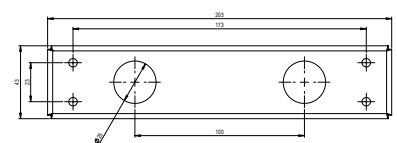

ROTE WALL LIGHT

Slatted diamond-shaped plates in contrasting black and brass diffuse light from the inner ring creating a subtle wash of light.

PRODUCT CODE

RTE0020 - Rote Wall Light

MATERIALS

Brass, Steel, Polycarbonate

FINISHES

Brushed Brass lacquered as standard
Black powder coat
Custom finishes available

DIMMING

Mains dimmable / TRIAC as standard
DALI dimming available - requires external driver
Bluetooth dimming available - requires external driver

LIGHT SOURCE

Integrated LED - 8W 24V 2700K

DRIVER

230V - 1 x 20W LED Integrated driver
110V - 1 x 30W LED External driver

WEIGHT

2.5kg net, 3.2kg gross

WALL PLATE

Brushed Brass Wall box - 205 W x 45 H
4in J-box plate available

DESIGN NOTES

Rote in many ways resembles a crown. It has a regal bearing and lends a room an aristocratic grace.

WALL PLATE