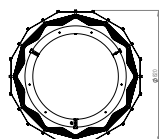

RTE0011 - Rote Medium