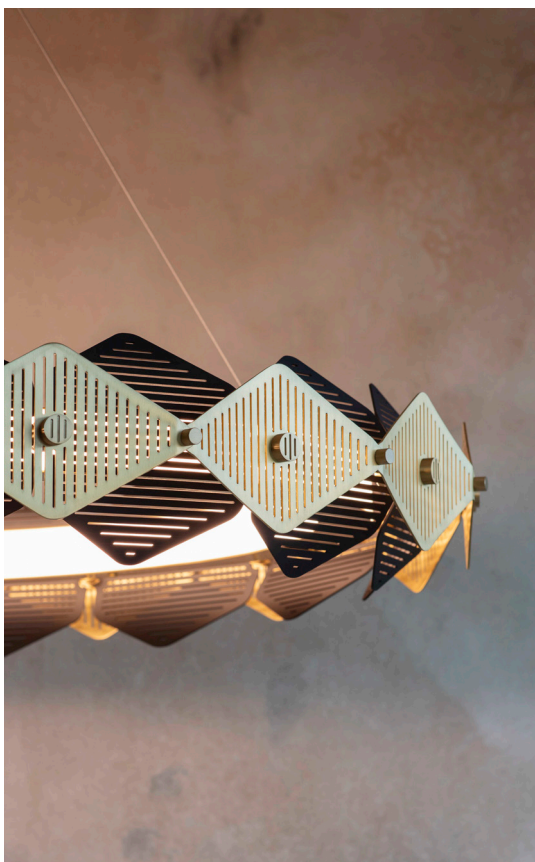

BERT | FRANK

ROTE

# ROTE PENDANT LIGHT

Geometric shade in contrasting slatted diamond plates of brass and black that diffuse a dual-sided internal light. An optional built-in Bluetooth module enables total dimming control of the integral LED light source from an app on any smart device.

**PRODUCT CODE**

- RTE0010 - Rote Small Pendant Light
- RTE0011 - Rote Medium Pendant Light
- RTE0012 - Rote Large Pendant Light

**MATERIALS**

Brass, Steel, Polycarbonate

**FINISHES**

- Brushed Brass lacquered as standard
- Black powder coat
- Custom finishes available

**CEILING CANOPY**

- Brushed brass round ceiling canopy (supplied)
- H 30 x Ø 120mm w/ adjusters and cord grip
- 89mm/3.5in mounting positions

**SUSPENSION**

- 3 x Adjustable 200cm suspension cable provided
- Adjustable 200cm clear cord provided
- Longer suspension available