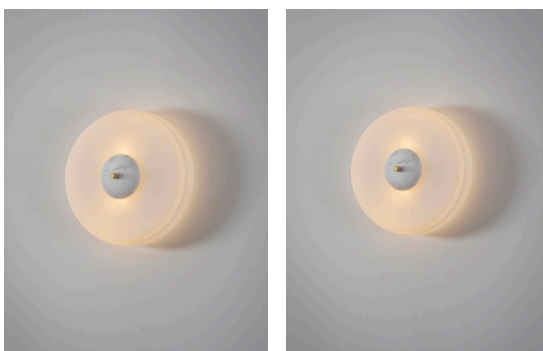

GREEN

WHITE