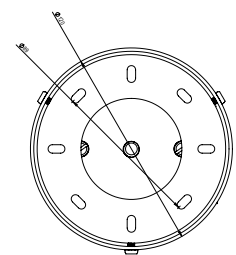

TRAVE WALL LIGHT

Flush-fitting opal glass shade with central dome of polished marble
- white Carrara or green Guatemala - held in place by a brass finial.
A striking light that adds warmth and ambience to any room.

PRODUCT CODE

TRV0020 - Trave Wall Light - GREEN
TRV0021 - Trave Wall Light - WHITE

MATERIALS

Brass, Glass, Stone

FINISHES

Brushed brass lacquered as standard
Guatemalan green or Carrara white marble
Custom finishes available

DIMMING

Mains dimmable / TRIAC

LIGHT SOURCE

2x 4W LED G9 lamps supplied
120/240V, 2700k

WEIGHT

4kg net, 5kg gross

WALL PLATE

Brushed brass wall canopy Ø 120mm as standard

DESIGN NOTES

Bert Frank glass shades
are made exclusively for us
to our exact specification.
We're sticklers for quality,
but so are the glassmakers.

WALL PLATE