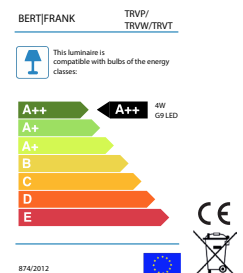

GREEN

WHITE