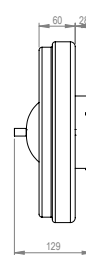

TRAVE WALL LIGHT

Flush-fitting opal glass shade with central dome of polished marble
- white Carrara or green Guatemala - held in place by a brass finial.
A striking light that adds warmth and ambience to any room.

PRODUCT CODE

TRV0020 - Trave Wall Light - GREEN
TRV0021 - Trave Wall Light - WHITE

MATERIALS

Brass, Glass, Stone

FINISHES

Brushed brass lacquered as standard
Guatemalan green or Carrara white marble
Custom finishes available

DIMMING

Mains dimmable / TRIAC

LIGHT SOURCE

2x 4W LED G9 lamps supplied
120/240V, 2700k

WEIGHT

4kg net, 5kg gross

WALL PLATE

Brushed brass wall canopy Ø 120mm as standard

DESIGN NOTES

Bert Frank glass shades
are made exclusively for us
to our exact specification.
We're sticklers for quality,
but so are the glassmakers.

WALL PLATE