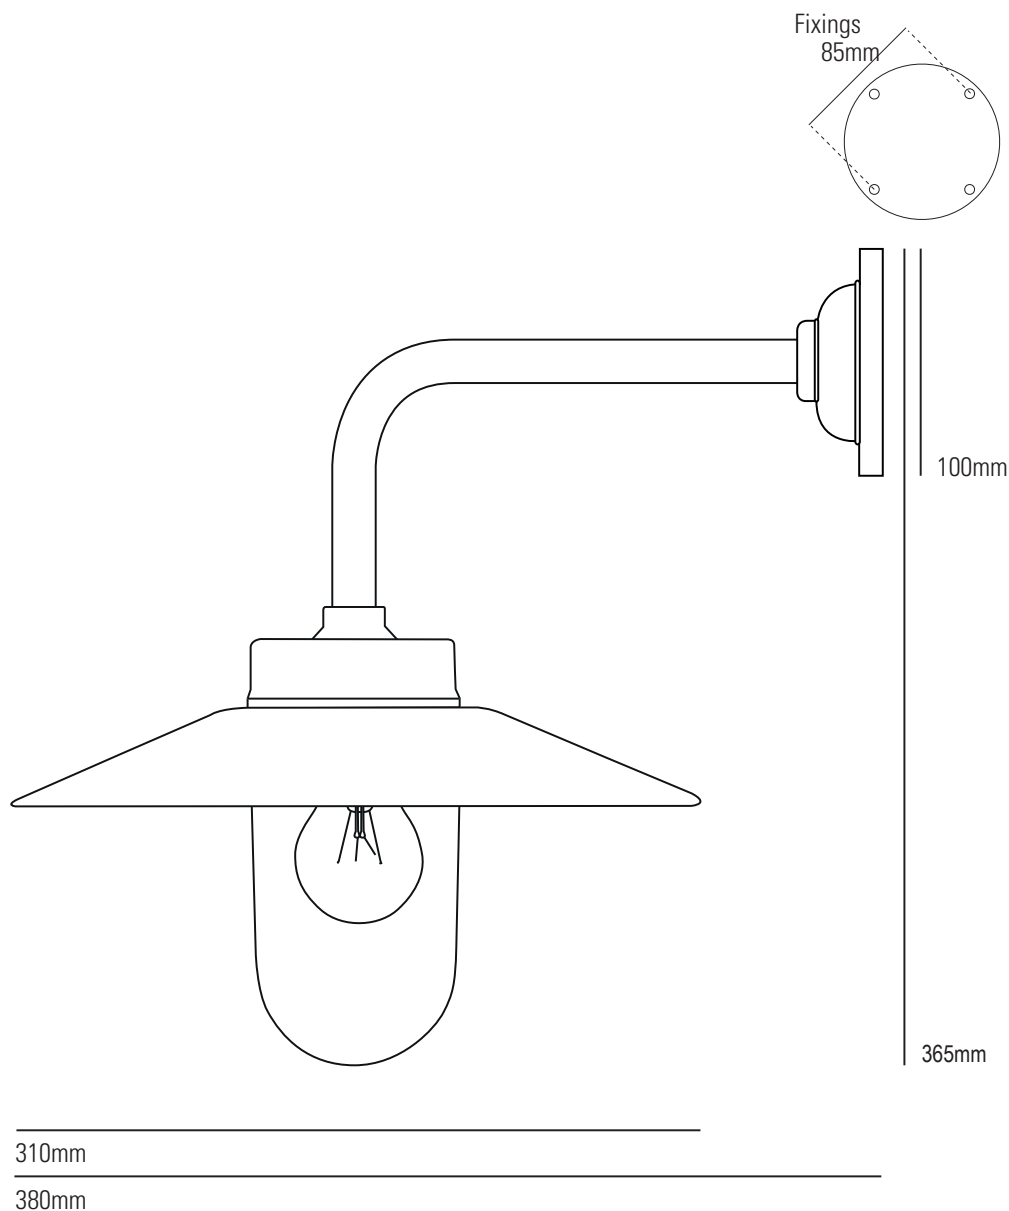

7680 Exterior Bracket Light, Right Angle

Specifications

PRODUCT CODE:	DP7680	IP RATING:	IP54
BULB CAP:	E27	MATERIAL(S):	IRON & STEEL/BRONZE & COPPER, GLASS
MAX WATTAGE:	60W	AVAILABLE FINISH:	GALVANISED/PAINTED BLACK CLEAR OR FROSTED GLASS
VOLTAGE:	230V (AC)		
BULB TYPE:	GLS		