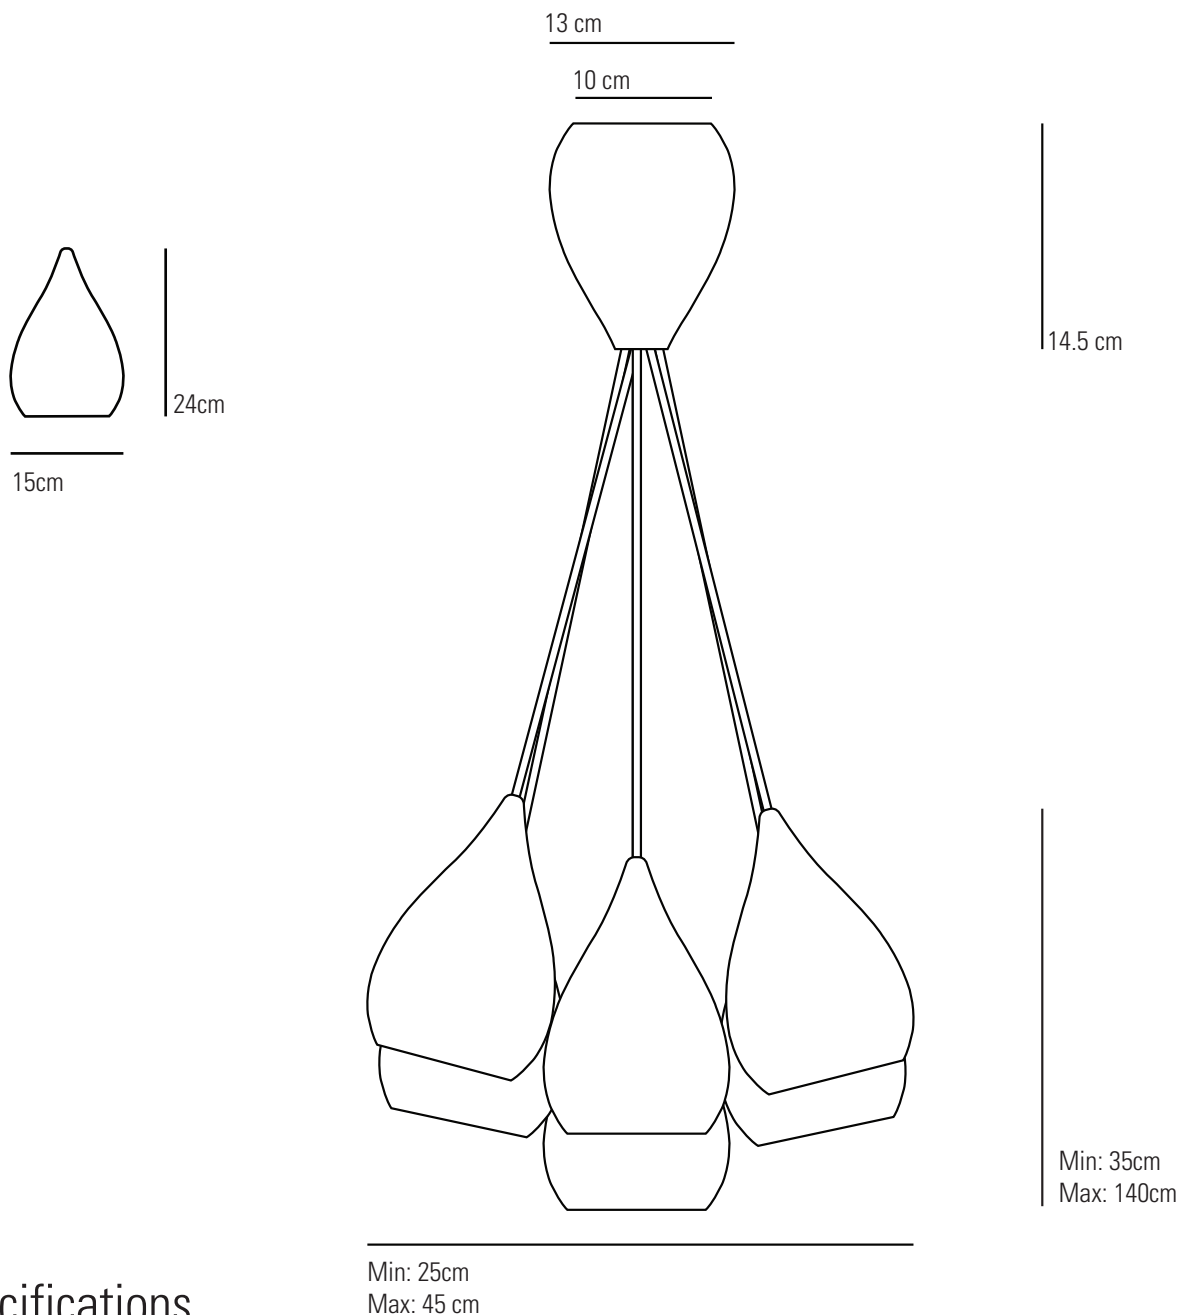

DROP ONE Grouping of 6 Pendant Light

Specifications

PRODUCT CODE:	FP444
BULB CAP:	E27
MAX WATTAGE:	6 x 11W
VOLTAGE:	230V (AC)
BULB TYPE:	CFL
IP RATING:	IP20

MATERIAL:	BONE CHINA
AVAILABLE FINISH:	NATURAL BONE CHINA: MATT OR GLOSS
CABLE LENGTH:	200 CM
CABLE COLOUR:	SAND & TAUPE COTTON BRAID