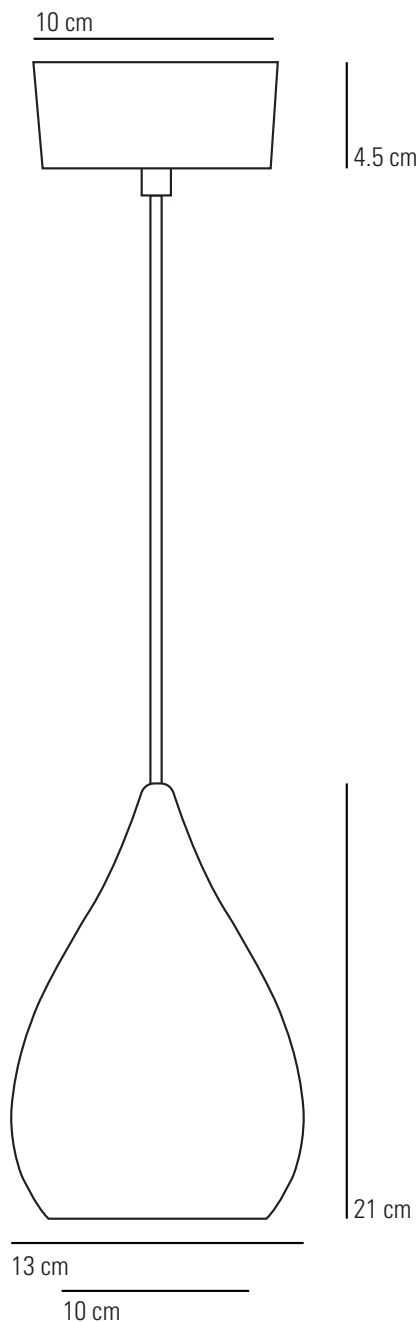

DROP ONE SMALL Pendant Light

Specifications

PRODUCT CODE:	FP433
BULB CAP:	E27
MAX WATTAGE:	40W
VOLTAGE:	230V (AC)
BULB TYPE:	GLS
IP RATING:	IP20

MATERIAL:	BONE CHINA
AVAILABLE FINISH:	NATURAL BONE CHINA: MATT OR GLOSS
CABLE LENGTH:	150 CM
CABLE COLOUR:	SAND & TAUPE COTTON BRAID