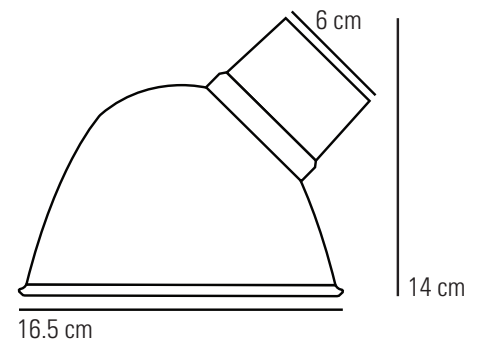

GINGER Wall Light

Specifications

PRODUCT CODE:	FW170
BULB CAP:	E27
MAX WATTAGE:	40W
VOLTAGE:	230V (AC)
BULB TYPE:	GLS
IP RATING:	IP20

MATERIAL:	STEEL, ALUMINIUM
AVAILABLE FINISH:	POLISHED CHROME/BLACK/ CREAM/WHITE PAINTED SHADE, BRUSHED ALUMINIUM BASE