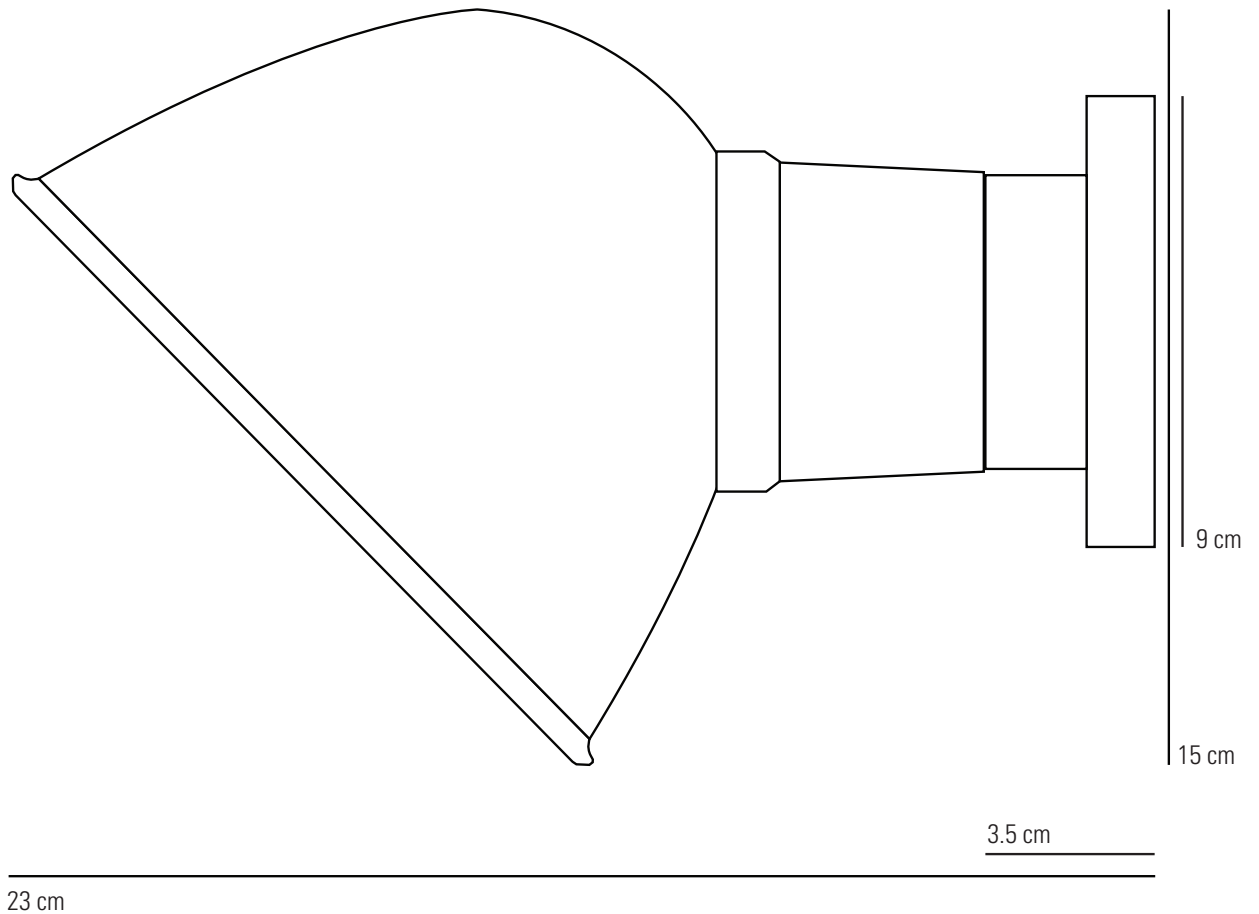

GINGER Wall Light

Specifications

PRODUCT CODE:	FW170
BULB CAP:	E27
MAX WATTAGE:	40W
VOLTAGE:	230V (AC)
BULB TYPE:	GLS
IP RATING:	IP20

MATERIAL:	STEEL, ALUMINIUM
AVAILABLE FINISH:	POLISHED CHROME/BLACK/ CREAM/WHITE PAINTED SHADE, BRUSHED ALUMINIUM BASE