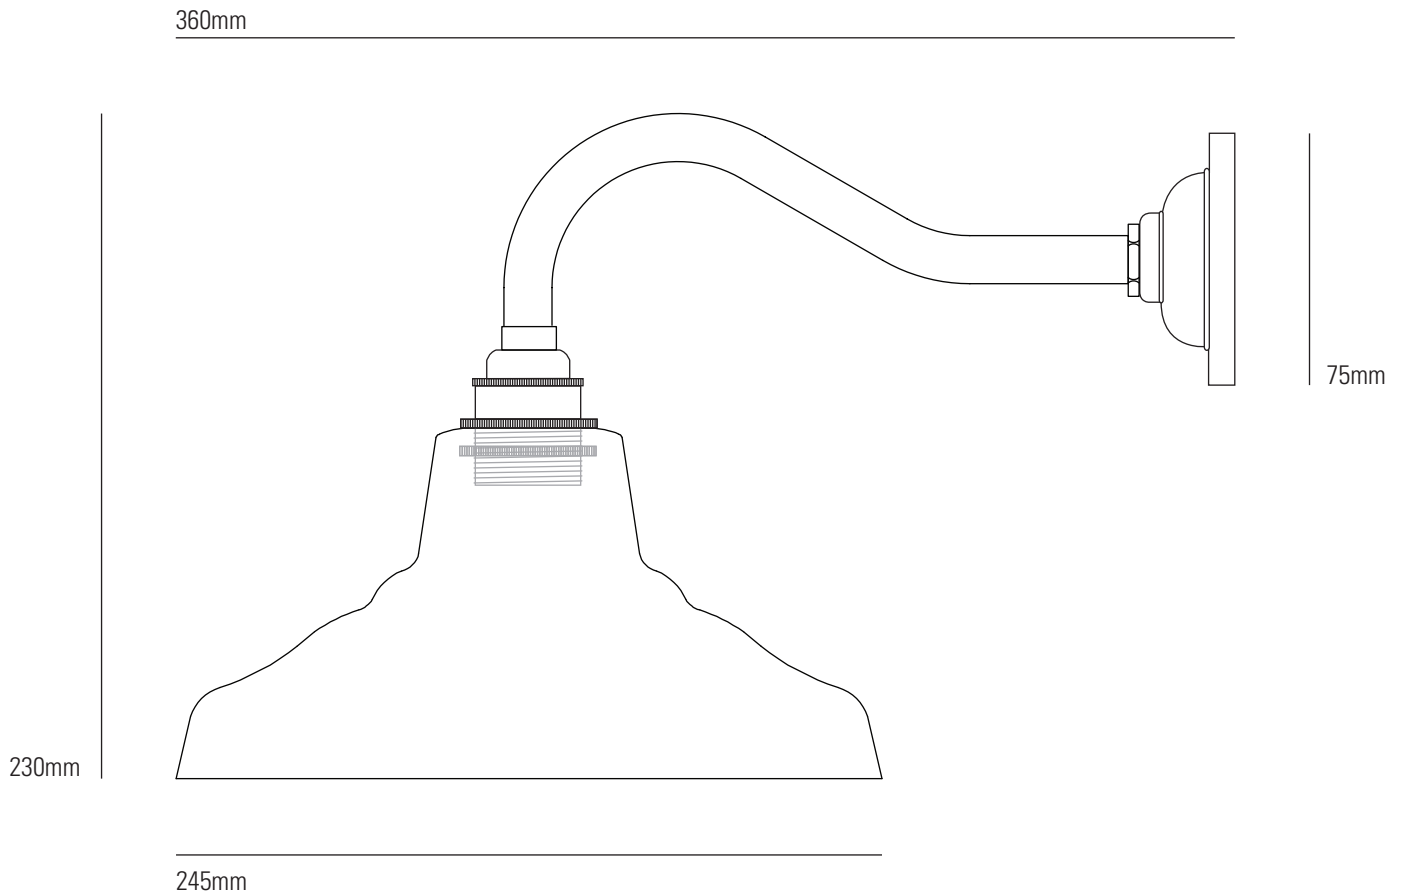

8200/S/BRKT Glass School Wall Light

Specifications

PRODUCT CODE:	DP8200/S/BRKT	MATERIAL(S):	BRASS, GLASS
BULB CAP:	E27	AVAILABLE FINISH:	WEATHERED BRASS OPAL, CLEAR OR ANTHRACITE GLASS
MAX WATTAGE:	60W		
VOLTAGE:	230V (AC)		
BULB TYPE:	GLS		
IP RATING:	IP20		