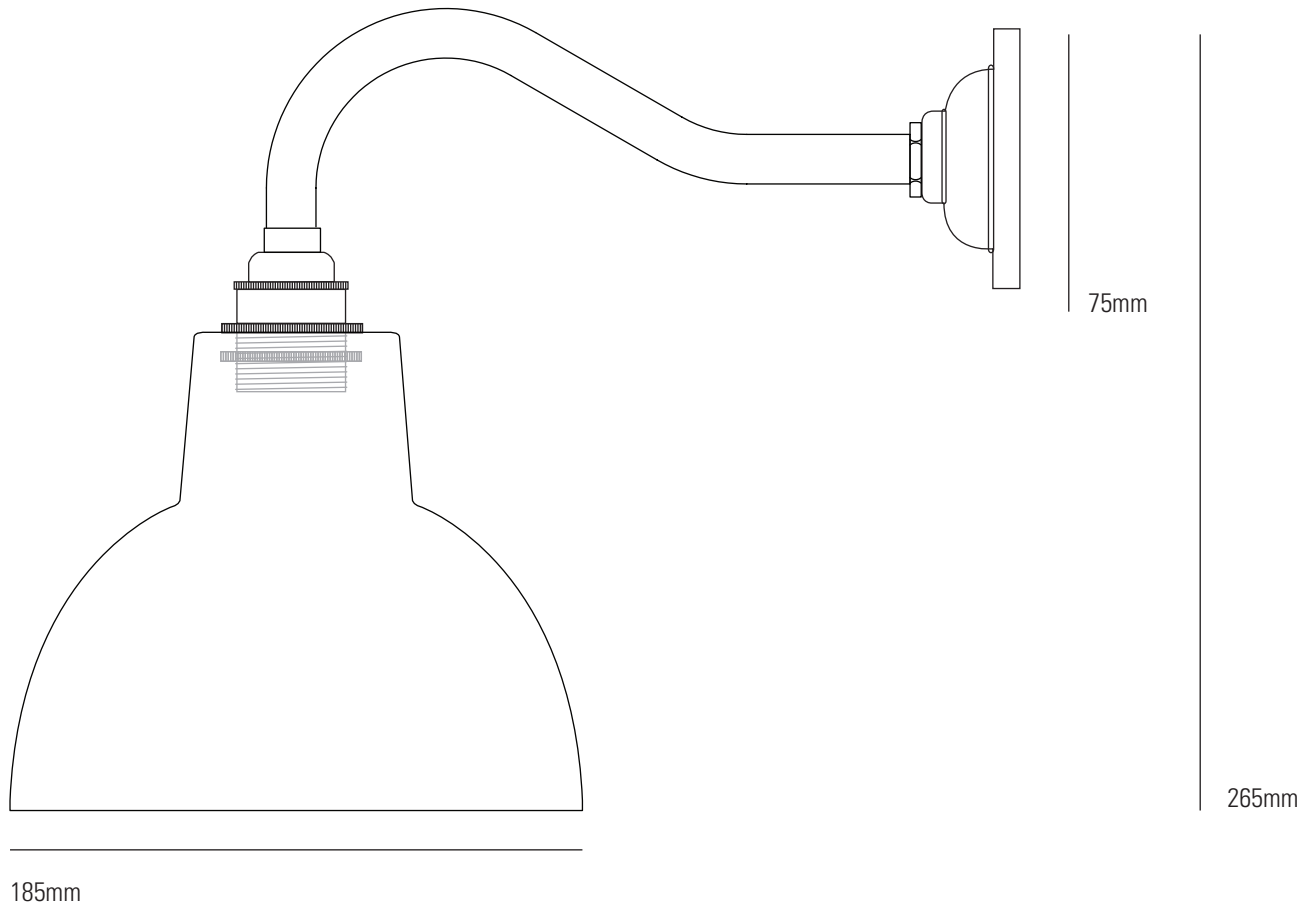

# 8165/BRKT Glass York Wall Light

340mm

## Specifications

PRODUCT CODE: DP8165/BRKT

BULB CAP: E27

MAX WATTAGE: 60W

VOLTAGE: 230V (AC)

BULB TYPE: GLS

IP RATING: IP20

MATERIAL(S): BRASS, GLASS

AVAILABLE FINISH: WEATHERED BRASS  
OPAL, CLEAR OR ANTHRACITE  
GLASS