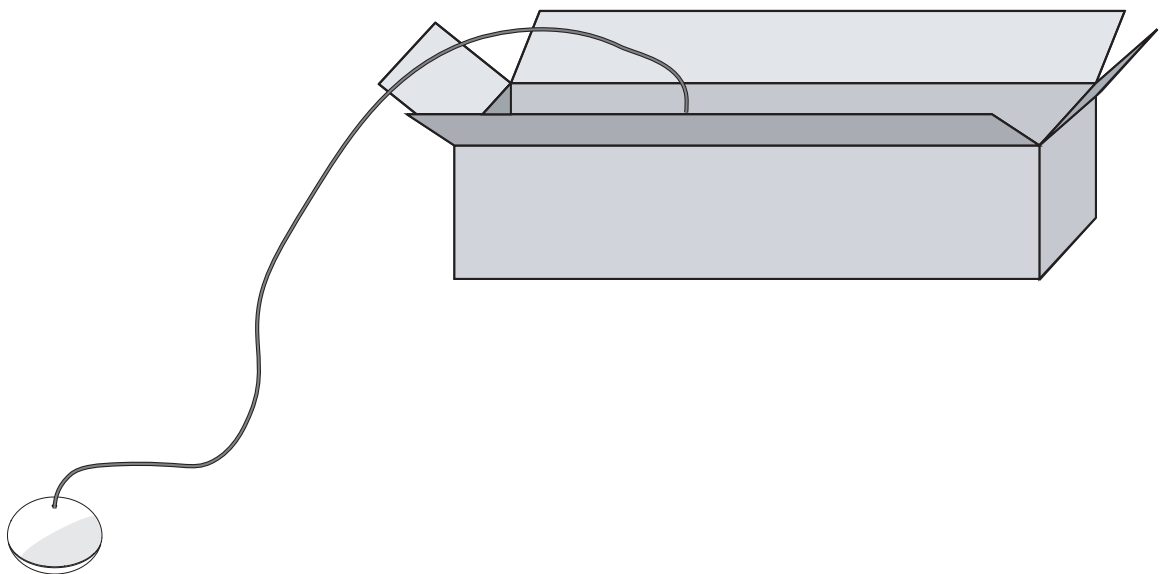

m o o o i[®]
STARFALL LIGHT 30

visit www.moooi.com for more information about the collection

m o o o i

STARFALL LIGHT 30

i

PLEASE HANDLE THIS PRODUCT WITH CARE. NEVER PLACE THE LAMP ON THE GROUND. THIS MAY DAMAGE THE PRODUCT.

请小心使用本产品。切勿将灯放在地面上。这可能会损坏产品。

NOT INCLUDED
不包含

i

THE LIGHT SOURCE CONTAINED IN THIS LUMINAIRE SHALL ONLY BE REPLACED BY THE MANUFACTURER OR HIS SERVICE AGENT OR A SIMILAR QUALIFIED PERSON.

此灯具中包含的光源只能由制造商或其服务代理商或类似的合格人员替换。

THE INSULATION BETWEEN THE LOW VOLTAGE POWER SUPPLY AND THE CONTROL CONDUCTOR IS BASIC INSULATION.

LV电源与控制导体之间的绝缘类别为基本绝缘。

moooi

STARFALL LIGHT 30

1

2

3

3