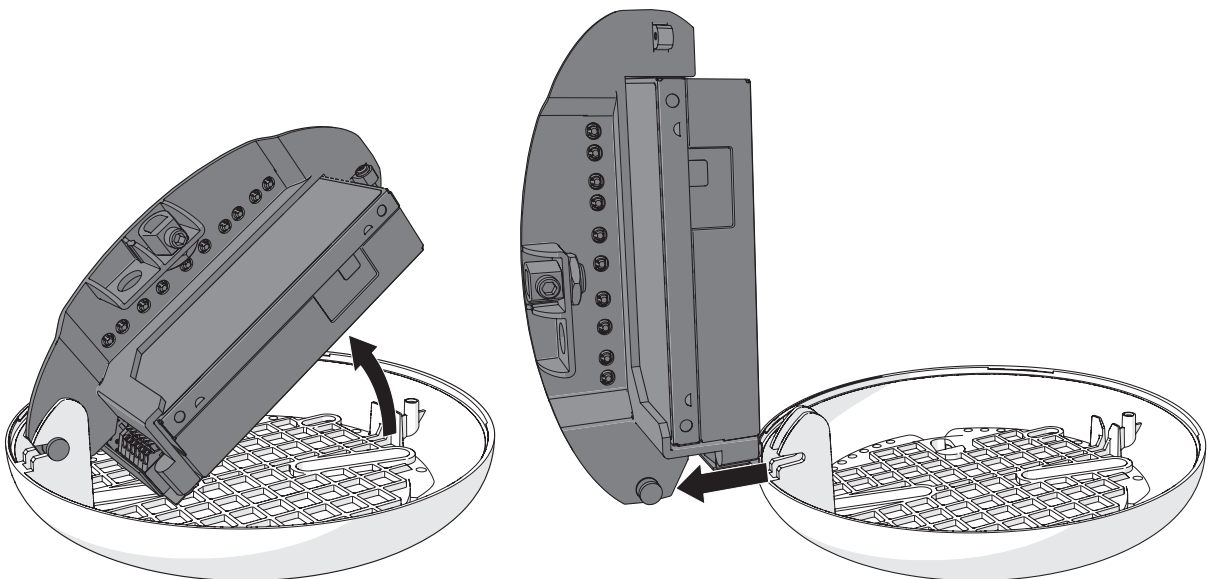

请小心使用本产品。切勿将灯放在地面上。这可能会损坏产品。

NOT INCLUDED
不包含

i

THE LIGHT SOURCE CONTAINED IN THIS LUMINAIRE SHALL ONLY BE REPLACED BY THE MANUFACTURER OR HIS SERVICE AGENT OR A SIMILAR QUALIFIED PERSON.

此灯具中包含的光源只能由制造商或其服务代理商或类似的合格人员替换。

THE INSULATION BETWEEN THE LOW VOLTAGE POWER SUPPLY AND THE CONTROL CONDUCTOR IS BASIC INSULATION.

LV电源与控制导体之间的绝缘类别为基本绝缘。

moooi

STARFALL LIGHT 30

1

2

3

3