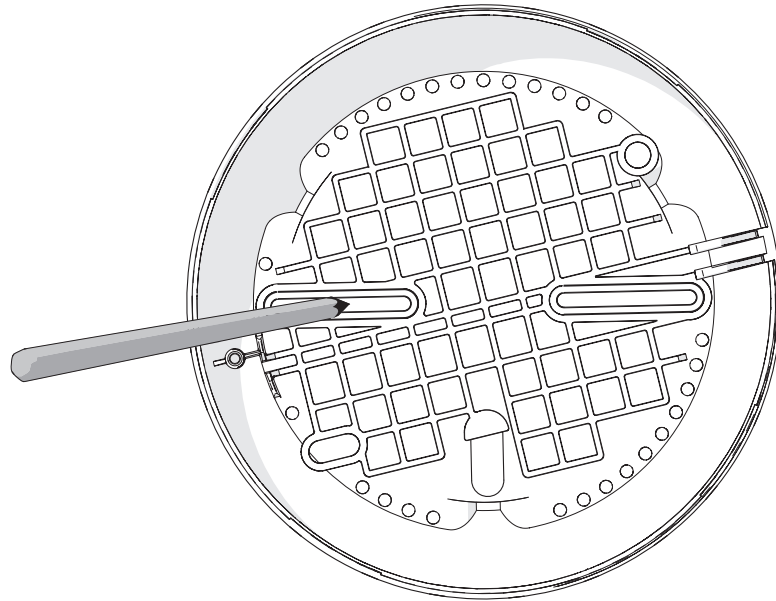

m o o o i[®]
STARFALL LIGHT 30

visit www.moooi.com for more information about the collection

m o o o i

STARFALL LIGHT 30

i

PLEASE HANDLE THIS PRODUCT WITH CARE. NEVER PLACE THE LAMP ON THE GROUND. THIS MAY DAMAGE THE PRODUCT.

THE INSULATION BETWEEN THE LOW VOLTAGE POWER SUPPLY AND THE CONTROL CONDUCTOR IS BASIC INSULATION.

LV电源与控制导体之间的绝缘类别为基本绝缘。

moooi

STARFALL LIGHT 30

1

2

3

3

visit www.moooi.com for more information about the collection

moooi

STARFALL LIGHT 30

4

5

6

visit www.moooi.com for more information about the collection

moooi