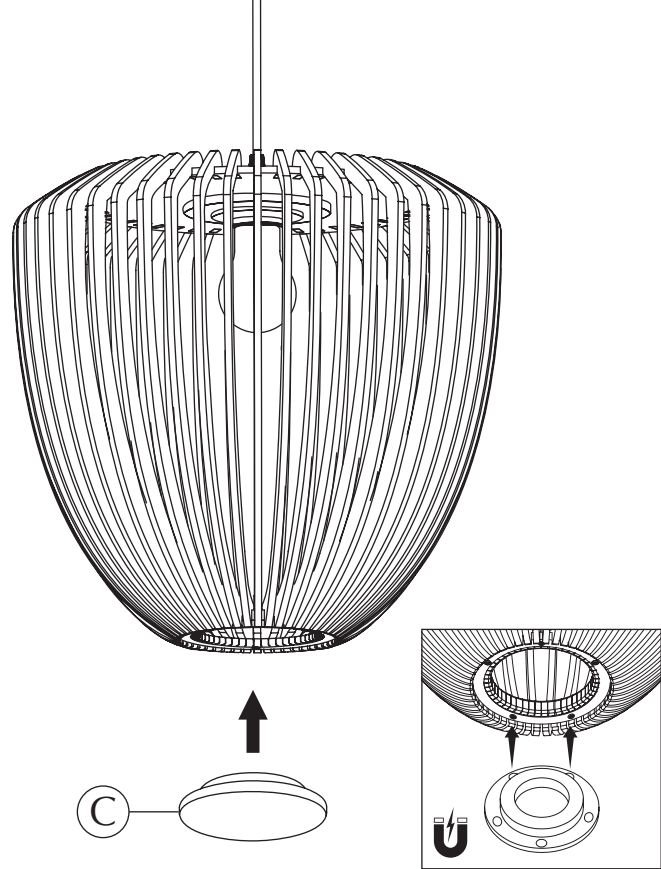

Versatile, flexible and multifunctional, our designs are created to enhance an urban lifestyle in smaller spaces!

DESIGNED BY
SØREN RAVN CHRISTENSEN

“ Ensure a playful illumination
of vertical lines on the walls
in the surrounding space with
the Clava Wood lampshade.„

ASSEMBLY GUIDE

Ⓐ x 1 pc.

Ⓑ x 2 pcs.

Ⓒ x 1 pc.

Option 1

Option 2

Option 1

Option 2