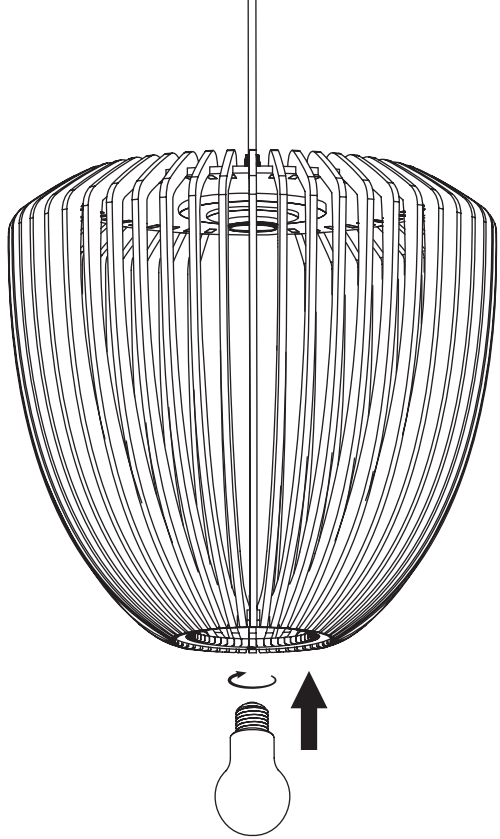

Versatile, flexible and multifunctional, our designs are created to enhance an urban lifestyle in smaller spaces!

DESIGNED BY
SØREN RAVN CHRISTENSEN

“ Ensure a playful illumination
of vertical lines on the walls
in the surrounding space with
the Clava Wood lampshade.„

ASSEMBLY GUIDE

Ⓐ x 1 pc.

Ⓑ x 2 pcs.

Ⓒ x 1 pc.

Option 1

Option 2

Option 1

Option 2