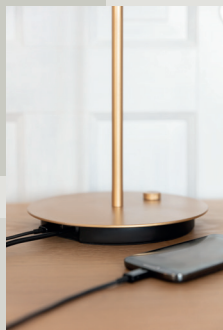

MULTIFUNCTION AND FLEXIBILITY

One of the key aspects of the designs at UIMAGE is multiple functions and flexibility. Designing with more than one function in mind is a sustainable mindset as it reduces the number of products you need to buy to get a complete setting for your space.

RECYCLING

Please follow the marked icons on the packaging materials for correct disposal of the remaining packaging materials:

CARDBOARD

PAPER

Recycle your waste correctly by searching for these icons on the packaging

SUSTAINABLE SUSTAINABILITY EFFORTS

We are dedicated being sensible frontrunners on the environmental responsibility. If we provide timeless and functional quality designs that last, we know nature will prevail, as will UIMAGE.

*"SAVING THE SCENT OF THE FOREST
AFTER AN EARLY MORNING RAIN"*