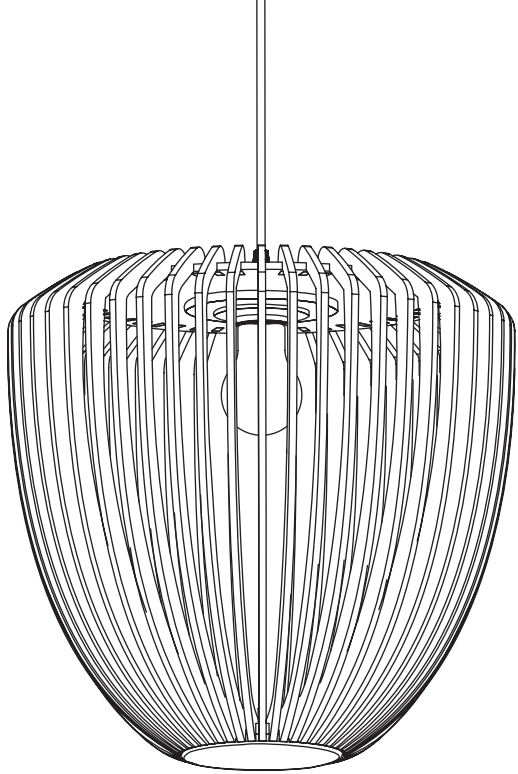

Versatile, flexible and multifunctional, our designs are created to enhance an urban lifestyle in smaller spaces!

DESIGNED BY
SØREN RAVN CHRISTENSEN

“ Ensure a playful illumination
of vertical lines on the walls
in the surrounding space with
the Clava Wood lampshade.„

ASSEMBLY GUIDE

Ⓐ x 1 pc.

Ⓑ x 2 pcs.

Ⓒ x 1 pc.

Option 1

Option 2

Option 1

Option 2