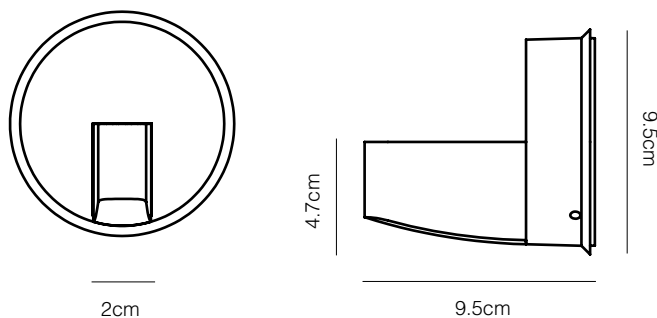

Type 75™ Wall Mounted Lamp

ANGLEPOISE®

Type 75™ Collection | Technical Sheet

Launched In 2004 | Designed by Sir Kenneth Grange

Product

Wall Mounted Lamp - Jet Black
Wall Mounted Lamp - Brushed Aluminium
Wall Mounted Lamp - Jasmine White*

*Accessory is not colour-matched.

Accessories

Wall Bracket - Jet Black
Wall Bracket - Alpine White
Wall Bracket - Slate Grey
Wall Bracket - Brushed Aluminium

Description

Our Type Range Wall Bracket gives you the flexibility to mount any of our Type Range lights to the wall, freeing up valuable surface space and allowing you to focus your task light precisely where it is most needed. New features include a more subtle profile, a broader back plate (for better stability), options for hardwiring a lamp or trailing cable to the wall socket and four beautiful, colour-matched finishes.

Materials

- Matt paint or brushed aluminium finish
- Aluminium shade
- Aluminium arms
- Chrome plated fittings
- Anglepoise® constant tension spring technology
- Die cast aluminium wall bracket
- Plated steel back plate on wall bracket

Dimensions

- Shade diameter: 14cm
- Shade height: 19cm
- Max reach: 66cm (from base to shade)
- Cable length: 270cm
- Lamp Packaging (L x W x H): 31cm x 17cm x 44cm
- Lamp Packaged Weight: 3.65kg

Electrical

- Voltage 220/240V, 50/60Hz
- Class II - Double insulated
- Note: Bulb weight critical for balance. Approximate bulb weight 25-60g
- Inline cable switch (34cm from product)
- Plug: 2-pin Europlug to CEE 7/16
- E27 lamp holder
- Maximum permitted bulb: 20W CFL / 10W LED E27
- Supplied with compatible 10W LED E27 bulb
  - Luminous Intensity: 806lm
  - Life: 15,000 Hours
  - Non-dimmable
  - Colour Temperature: 2700K
  - CRI (Ra): 80