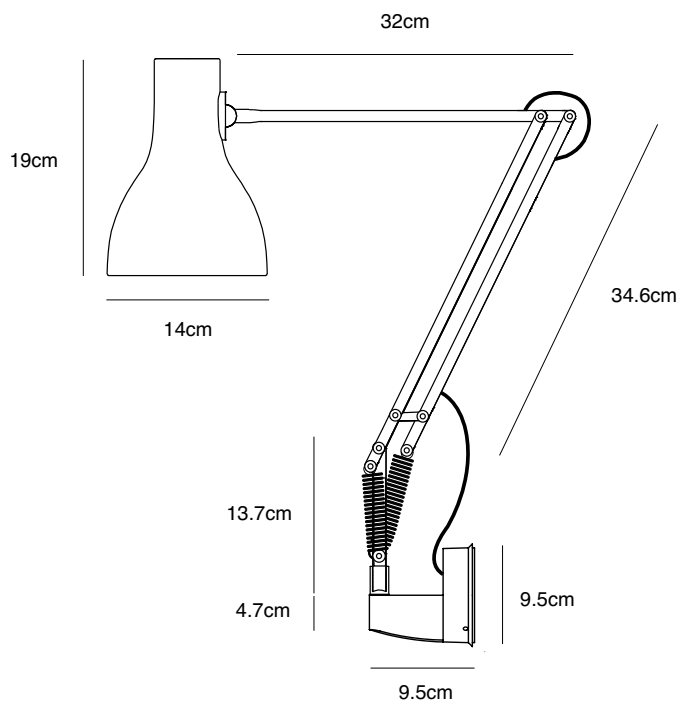

Type 75™ Wall Mounted Lamp

ANGLEPOISE®

Type 75™ Collection | Technical Sheet

Launched In 2004 | Designed by Sir Kenneth Grange

Product

Wall Mounted Lamp - Jet Black
Wall Mounted Lamp - Brushed Aluminium
Wall Mounted Lamp - Jasmine White*

*Accessory is not colour-matched.

Accessories

Wall Bracket - Jet Black
Wall Bracket - Alpine White
Wall Bracket - Slate Grey
Wall Bracket - Brushed Aluminium

Description

Our Type Range Wall Bracket gives you the flexibility to mount any of our Type Range lights to the wall, freeing up valuable surface space and allowing you to focus your task light precisely where it is most needed. New features include a more subtle profile, a broader back plate (for better stability), options for hardwiring a lamp or trailing cable to the wall socket and four beautiful, colour-matched finishes.

Materials

- Matt paint or brushed aluminium finish
- Aluminium shade
- Aluminium arms
- Chrome plated fittings
- Anglepoise® constant tension spring technology
- Die cast aluminium wall bracket
- Plated steel back plate on wall bracket

Dimensions

- Shade diameter: 14cm
- Shade height: 19cm
- Max reach: 66cm (from base to shade)
- Cable length: 270cm
- Lamp Packaging (L x W x H): 31cm x 17cm x 44cm
- Lamp Packaged Weight: 3.65kg

Electrical

- Voltage 220/240V, 50/60Hz
- Class II - Double insulated
- Note: Bulb weight critical for balance. Approximate bulb weight 25-60g
- Inline cable switch (34cm from product)
- Plug: 2-pin Europlug to CEE 7/16
- E27 lamp holder
- Maximum permitted bulb: 20W CFL / 10W LED E27
- Supplied with compatible 10W LED E27 bulb
  - Luminous Intensity: 806lm
  - Life: 15,000 Hours
  - Non-dimmable
  - Colour Temperature: 2700K
  - CRI (Ra): 80